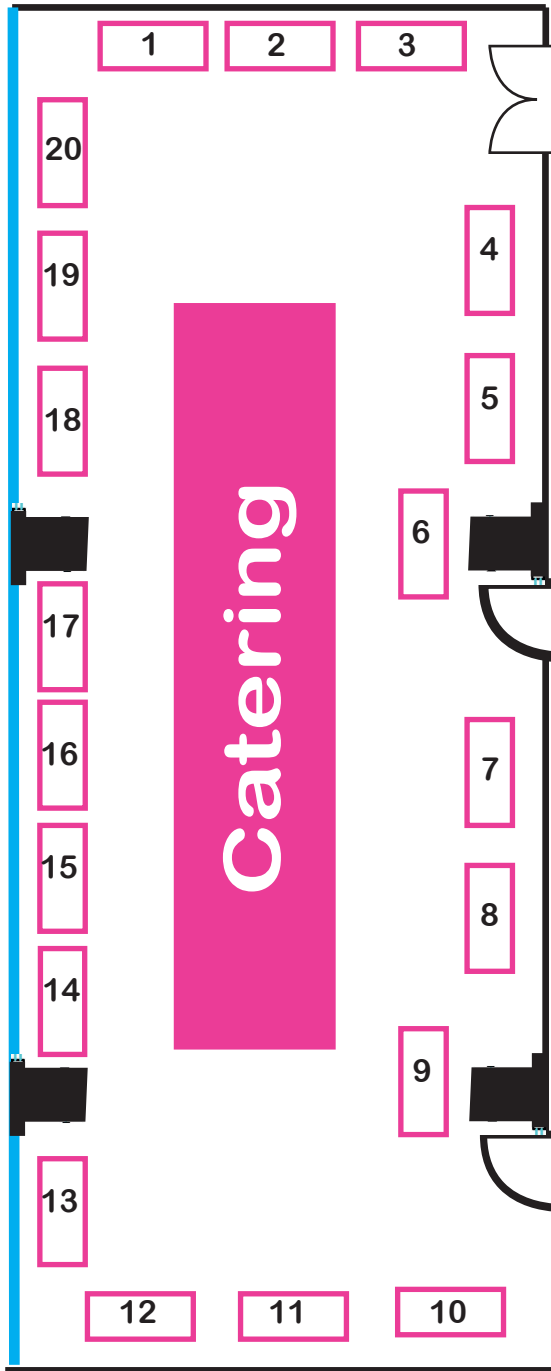

First floor  
Locomotion Suite

ceiling height 3m

CISG-PCMG24  
Exhibition areas

Ground floor  
Stephenson Suite Reception

ceiling height 2.7m