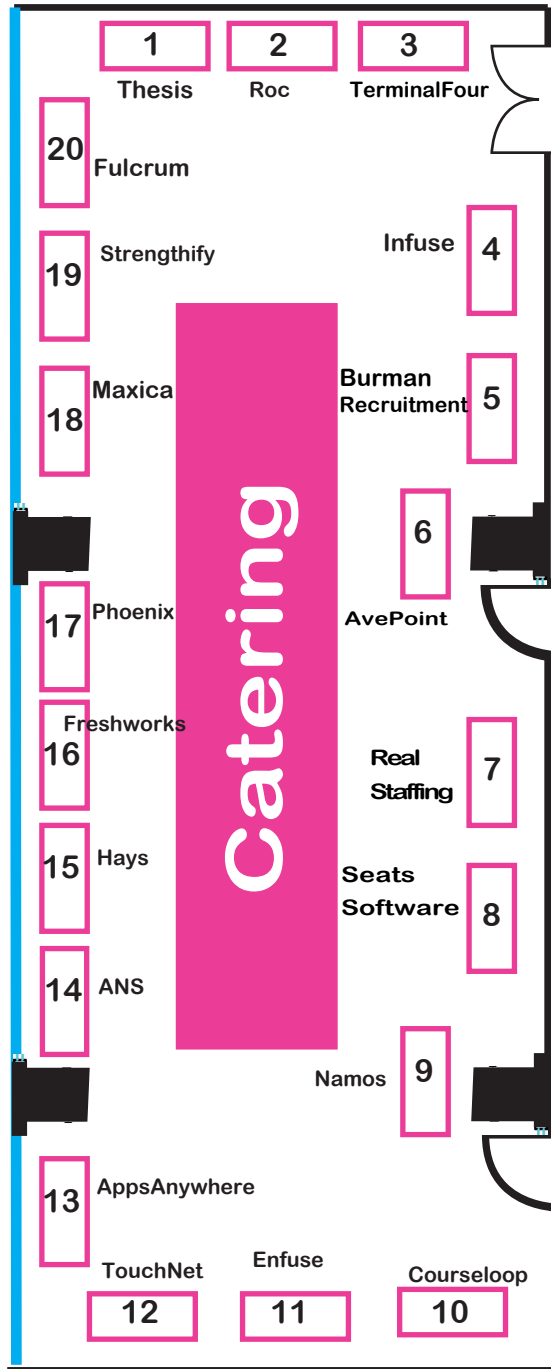

# First floor Locomotion Suite

ceiling height 3m

# CISG-PCMG24 Exhibition areas

# Ground floor Stephenson Suite Reception

ceiling height 2.7m