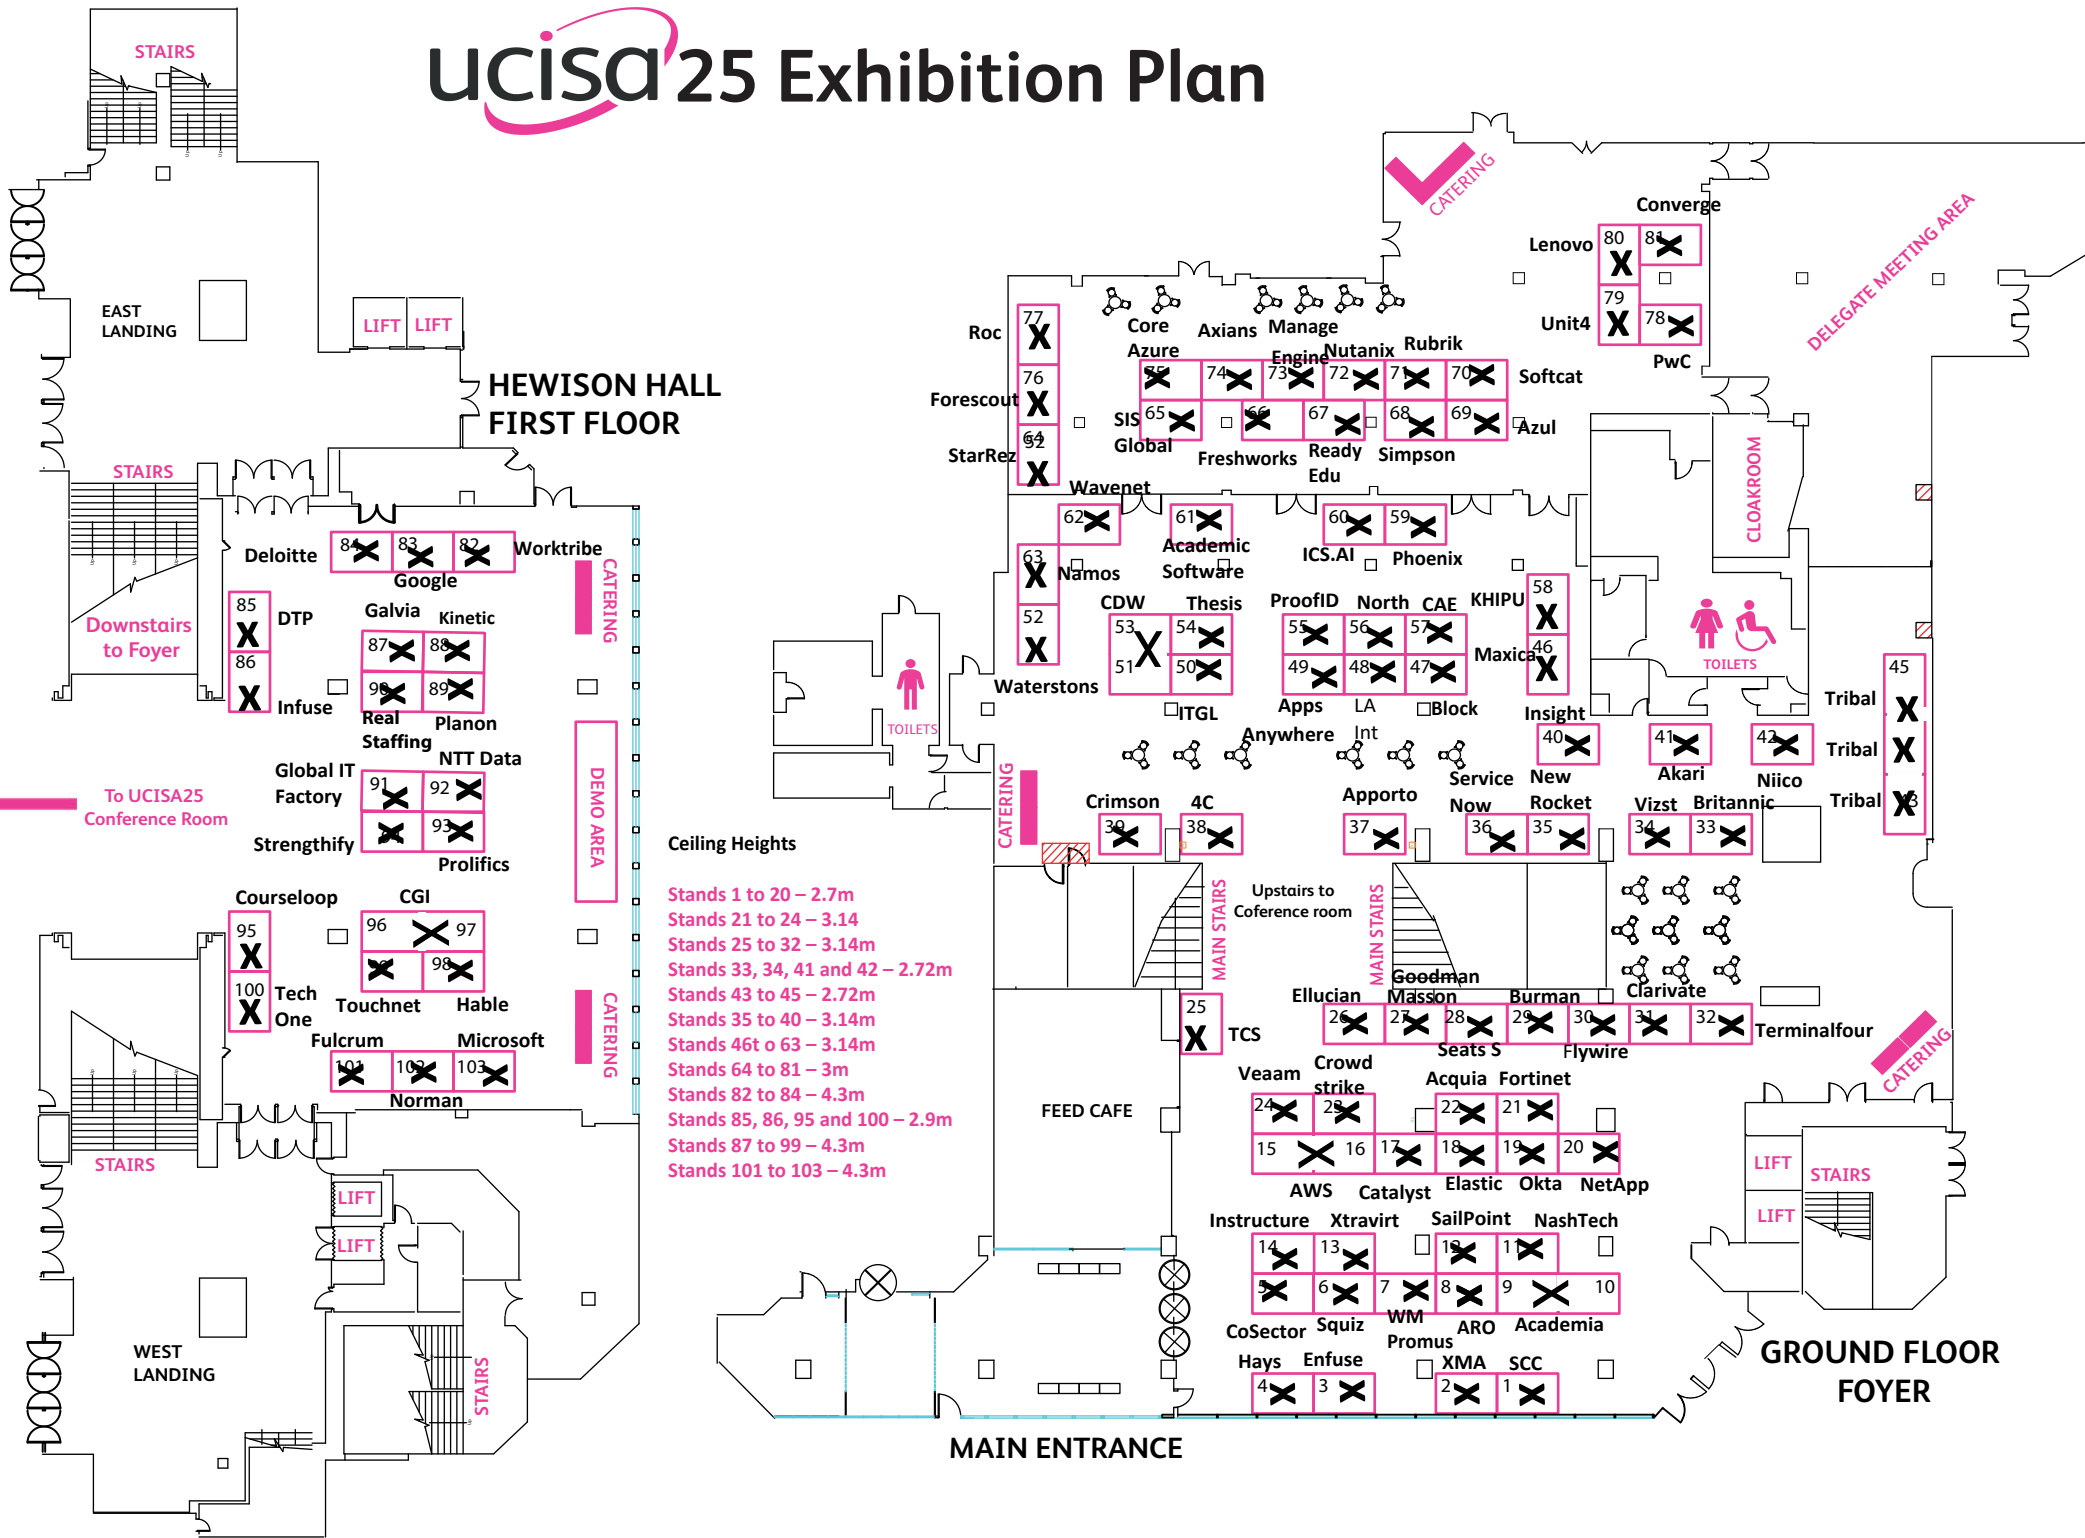

# UCISA 25 Exhibition Plan

### Ceiling Heights

- Stands 1 to 20 – 2.7m
- Stands 21 to 24 – 3.14
- Stands 25 to 32 – 3.14m
- Stands 33, 34, 41 and 42 – 2.72m
- Stands 43 to 45 – 2.72m
- Stands 35 to 40 – 3.14m
- Stands 46 to 63 – 3.14m
- Stands 64 to 81 – 3m
- Stands 82 to 84 – 4.3m
- Stands 85, 86, 95 and 100 – 2.9m
- Stands 87 to 99 – 4.3m
- Stands 101 to 103 – 4.3m