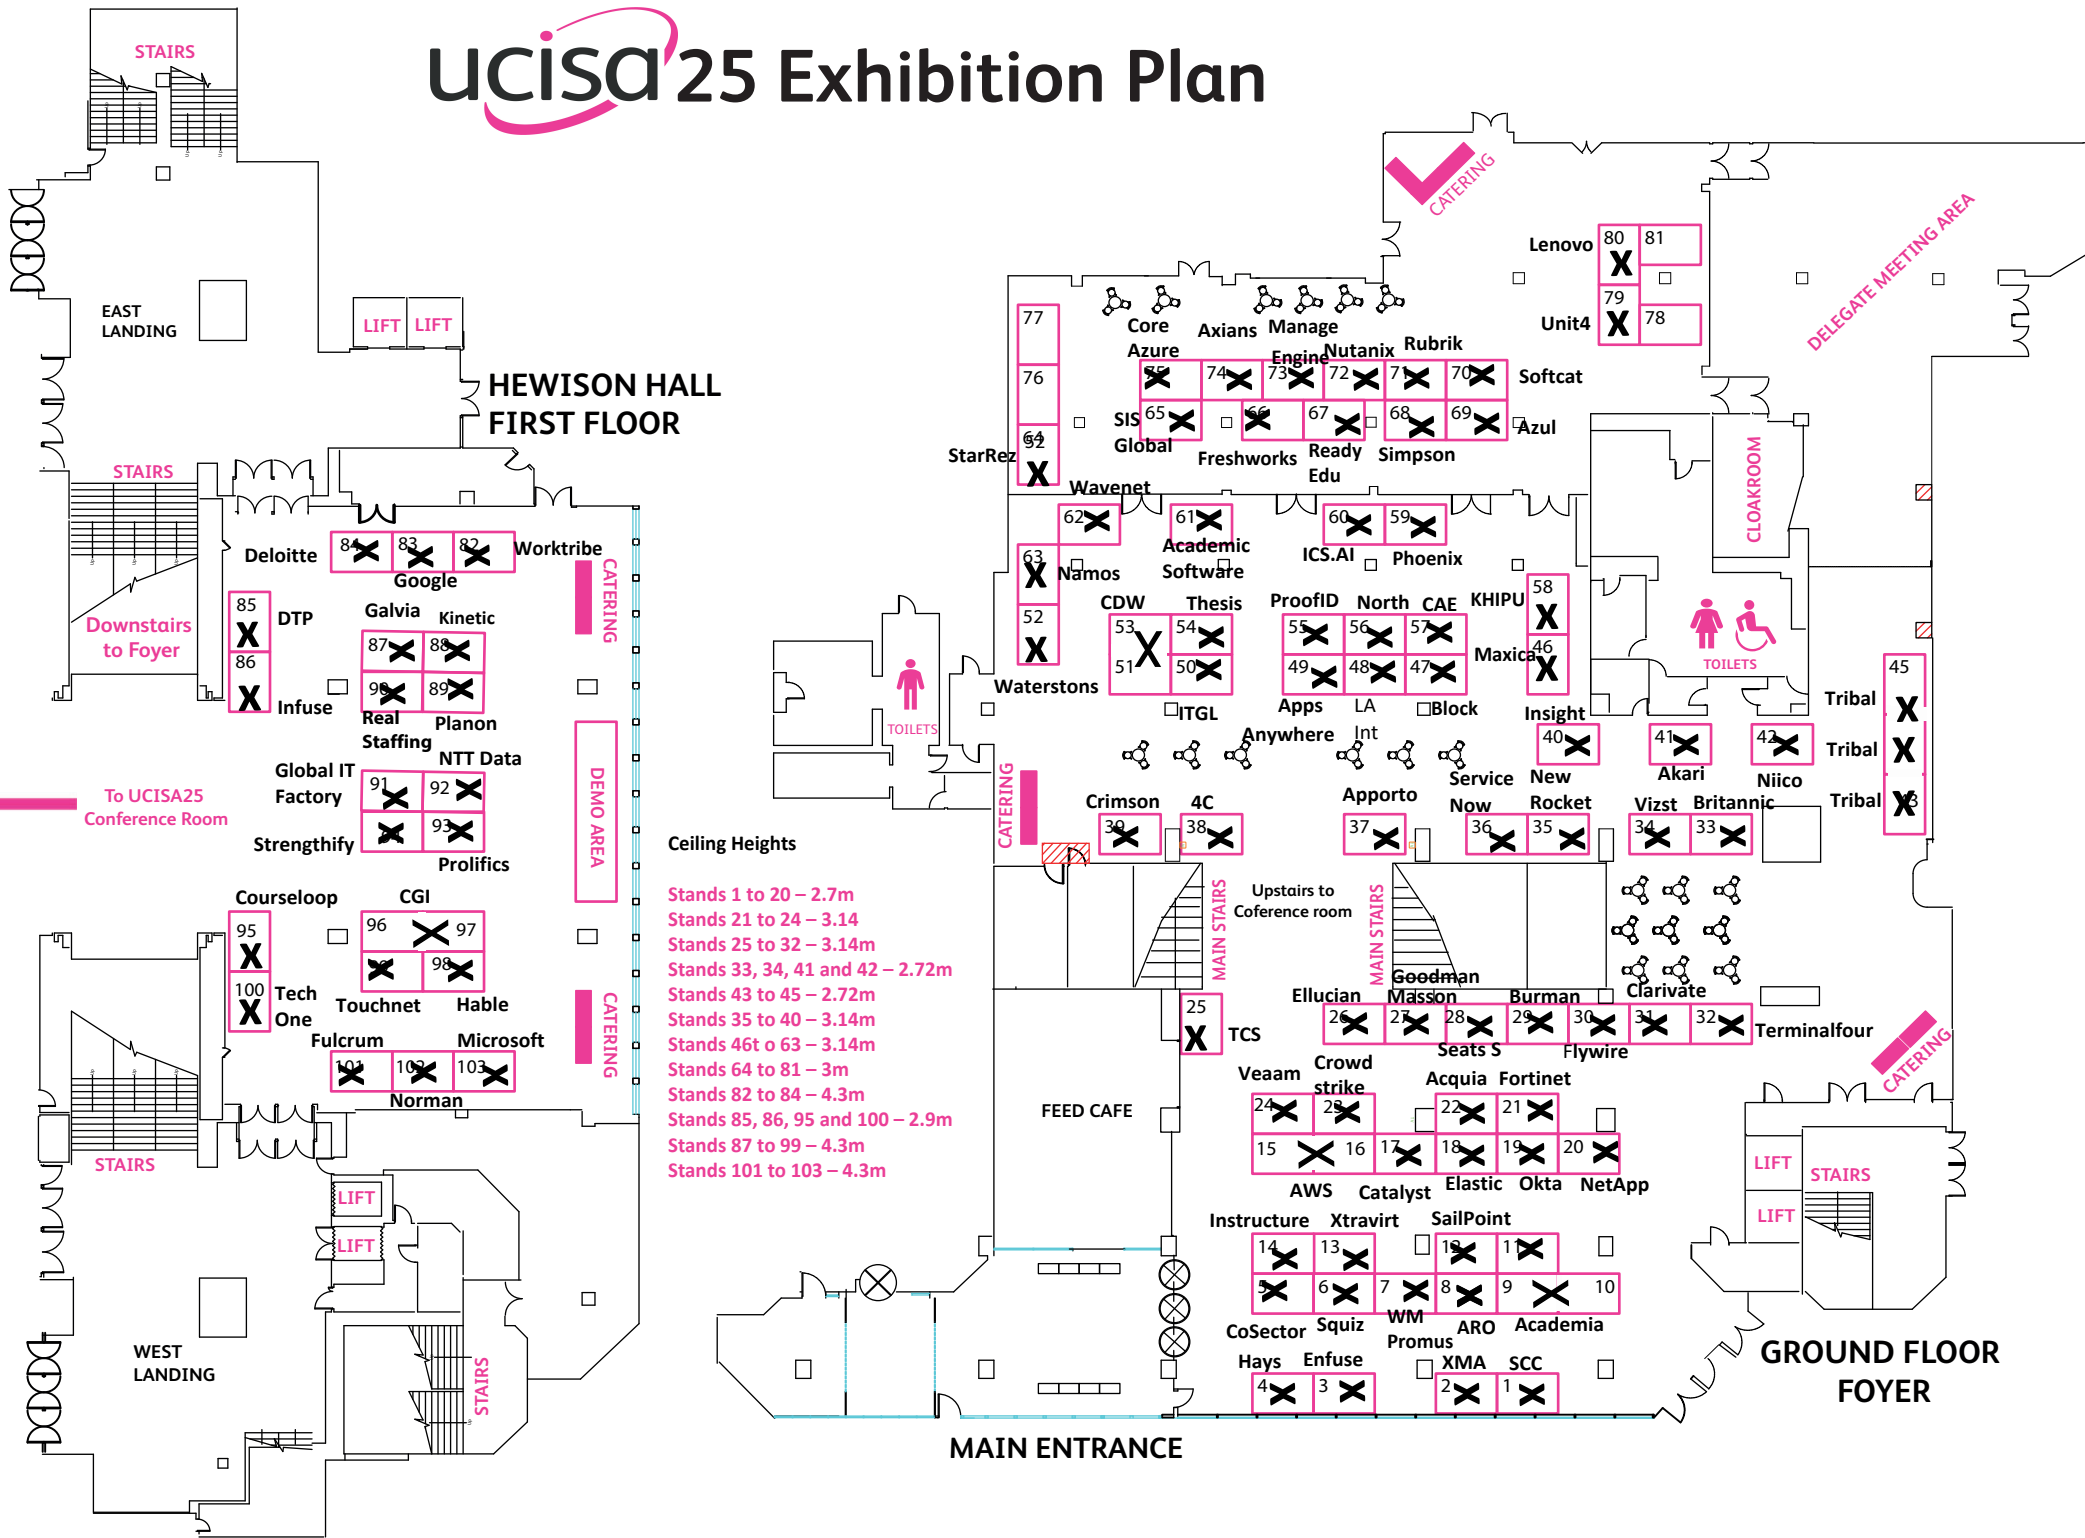

UCISA 25 Exhibition Plan

HEWISON HALL FIRST FLOOR

Ceiling Heights

- Stands 1 to 20 – 2.7m
- Stands 21 to 24 – 3.14m
- Stands 25 to 32 – 3.14m
- Stands 33, 34, 41 and 42 – 2.72m
- Stands 43 to 45 – 2.72m
- Stands 35 to 40 – 3.14m
- Stands 46 to 63 – 3.14m
- Stands 64 to 81 – 3m
- Stands 82 to 84 – 4.3m
- Stands 85, 86, 95 and 100 – 2.9m
- Stands 87 to 99 – 4.3m
- Stands 101 to 103 – 4.3m

To UCISA25 Conference Room

GROUND FLOOR FOYER